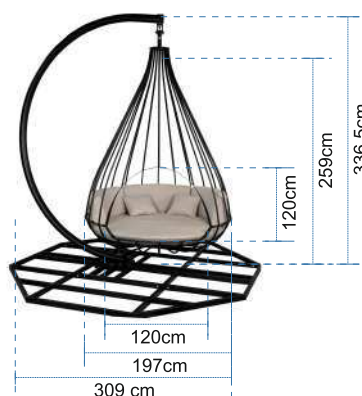

The modern and elegant PALOMA garden bed is an ideal proposition for all those who want to relax in the fresh air. It is made entirely of steel resistant to weather conditions and corrosion. Pillows inside the bed provide additional comfort and coziness. The seat consists of upholstery foam and waterproof plywood, thanks to which it is resistant to loads and deformations. The cushions are upholstered with high-quality fabric, resistant to UV rays, absorption of liquids and pilling. Without a doubt, our bed will be a favorite vacation spot for you and your loved ones.

construction-variants

cushion fabric

dimensions

weight: 200 kg
| weight of furniture with frame
and cushions

catalog number

003 03-1

cushion set

1 x seat cushion + 3 x back cushions + 2 decorative cushions

| | | | |
|--------------------------|------------------|--------|----------|
| seat cushion | ∅ 176 x 15 cm | 28 kg | 003 03-2 |
| back cushion 1 pc. | 105 x 20 x 36 cm | 2 kg | 003 03-3 |
| decorative cushion 1 pc. | 40 x 10 x 40 cm | 0,5 kg | 003 03-4 |

*colors of products may vary from those shown in photos

dimensions | width x depth x height