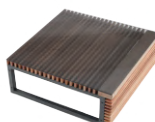

coffee table
67 x 63 x 36 cm
weight: 20 kg

| Module weight with glass

005 05-3