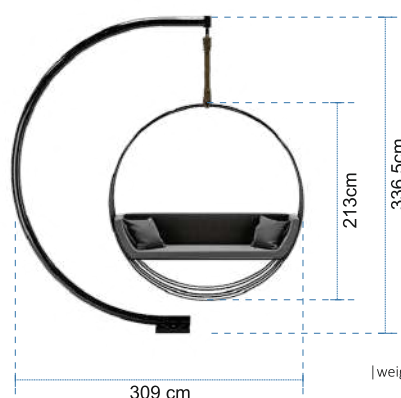

construction-variants

cushion fabric

dimensions

weight: 110 kg
| weight of furniture with frame
and cushions

catalog number

004 04-1

cushion set

1 x seat cushion + 1 x back cushions + 2 decorative cushions

seat cushion	178 x 75 x 43 cm	16 kg	004 04-2
back cushion	167 x 12 x 33 cm	3 kg	004 04-3
decorative cushion 1 pc.	40 x 10 x 40 cm	0,5 kg	004 04-4

*colors of products may vary from those shown in photos

dimensions | width x depth x height