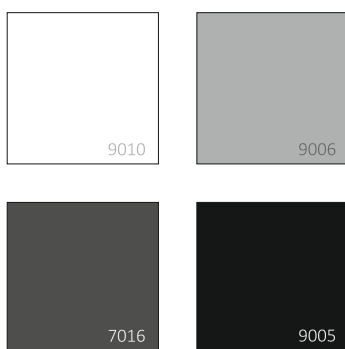

construction-variants

cushion fabric

dimensions

weight: 110 kg
| weight of furniture with frame
and cushions

catalog number

004 04-1

cushion set

1 x seat cushion + 1 x back cushions + 2 decorative cushions

dimensions | width x depth x height